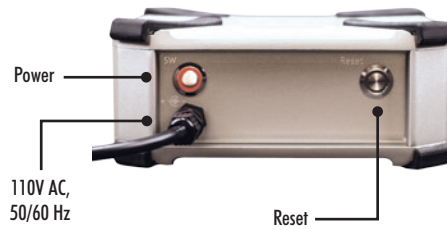

MOVE DATA BETWEEN PLANT FLOOR MACHINES AND ENTERPRISE/IT LEVEL DATABASES WITHOUT A PC