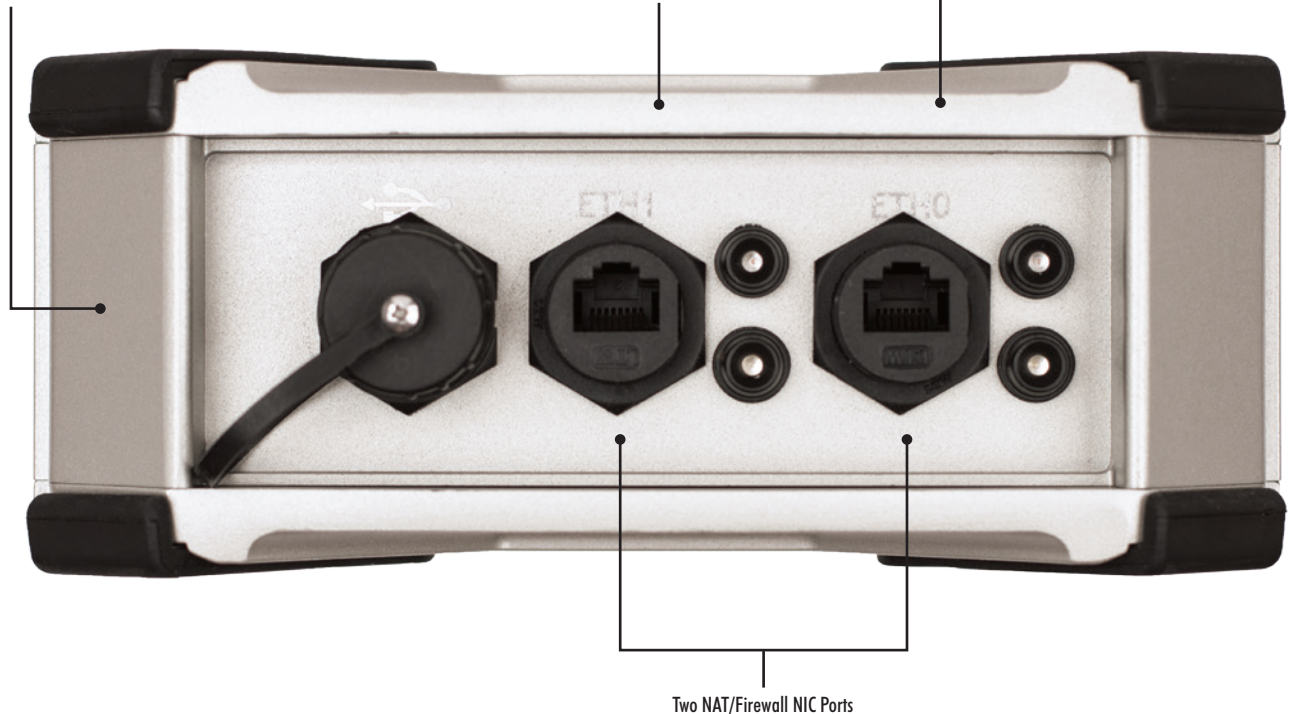

Extended Temp Range
-60°C to +80°C ambient temp

180mm x 185mm x 76mm

Cast Aluminum Enclosure